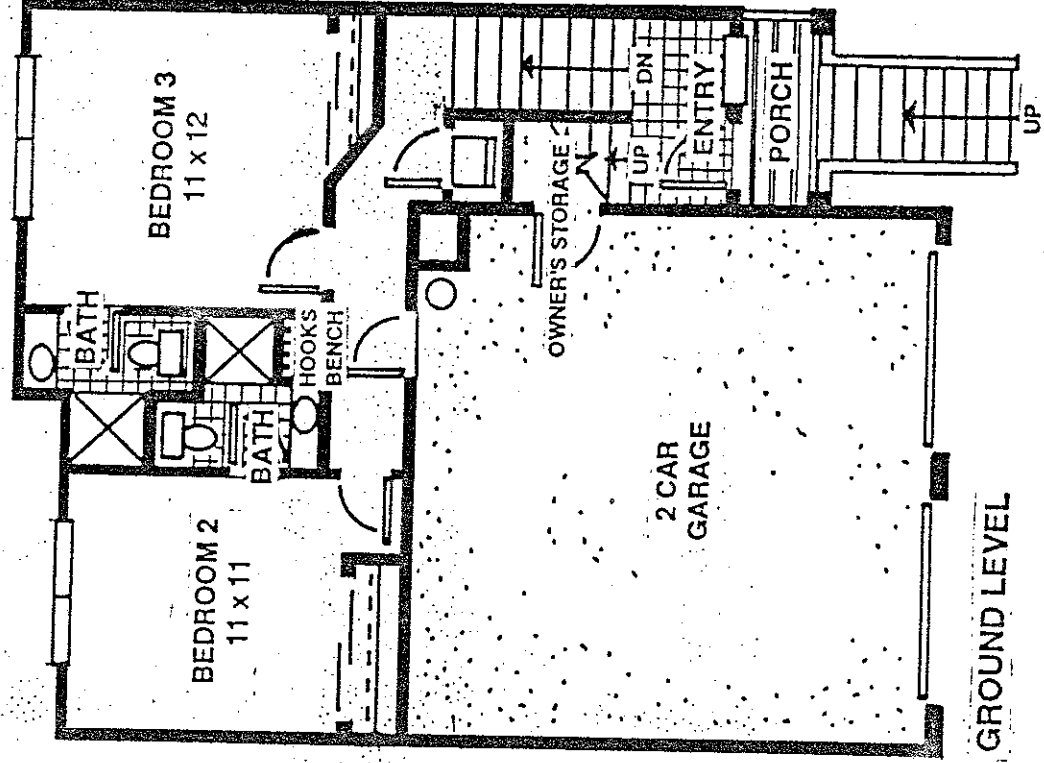

SNAKE RIVER VILLAGE

- SECOND LEVEL**
- 3 & 4 BEDROOM TOWNHOME
 - 3 BEDROOM APPROX. 1452 SQ. FT.
 - 4 BEDROOM APPROX. 1674 SQ. FT.

Room sizes are approximate.
Subject to change without notice.

SNAKE RIVER VILLAGE

GROUND LEVEL
3 & 4 BEDROOM TOWNHOME

Room sizes are approximate.
Subject to change without notice.

SNAKE RIVER VILLAGE

Room sizes are approximate.
Subject to change without notice.

SECOND LEVEL
2 BEDROOM CONDOMINIUM
2 BEDROOM APPROX. 1096 SQ. FT.

SNAKE RIVER VILLAGE

**GROUND LEVEL
2 BEDROOM CONDOMINIUM
2 BEDROOM APPROX. 1056 SQ. FT.**

Room sizes are approximate.
Subject to change without notice.