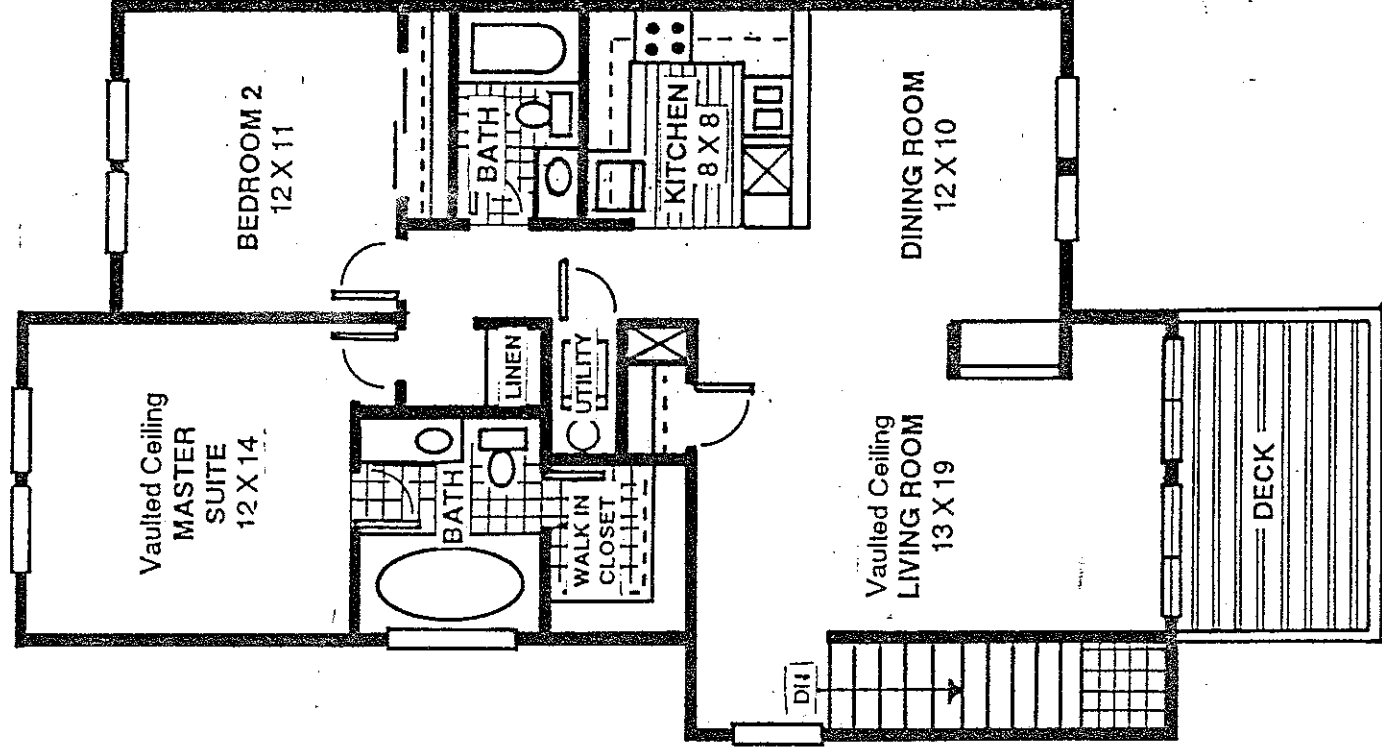

SNAKE RIVER VILLAGE

- SECOND LEVEL**
- 3 & 4 BEDROOM TOWNHOME
 - 3 BEDROOM APPROX. 1452 SQ. FT.
 - 4 BEDROOM APPROX. 1674 SQ. FT.

Room sizes are approximate.
Subject to change without notice.

SNAKE RIVER VILLAGE

GROUND LEVEL
3 & 4 BEDROOM TOWNHOME

Room sizes are approximate.
Subject to change without notice.

SNAKE RIVER VILLAGE

Room sizes are approximate.
Subject to change without notice.

SECOND LEVEL
2 BEDROOM CONDOMINIUM
2 BEDROOM APPROX. 1096 SQ. FT.

SNAKE RIVER VILLAGE

**GROUND LEVEL
2 BEDROOM CONDOMINIUM
2 BEDROOM APPROX. 1056 SQ. FT.**

Room sizes are approximate.
Subject to change without notice.