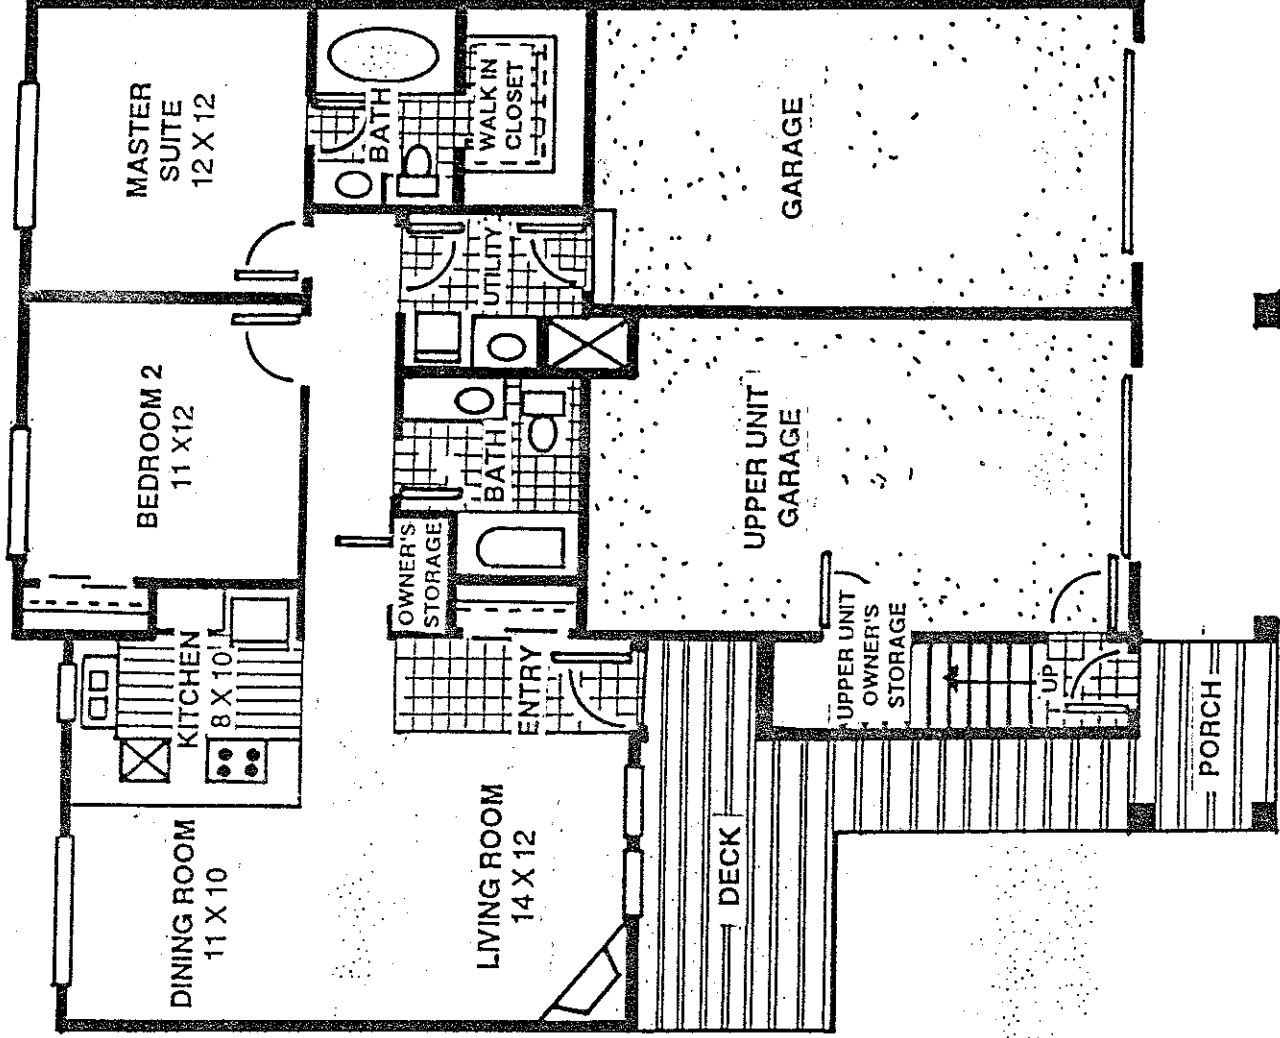

SNAKE RIVER VILLAGE

- SECOND LEVEL**
- 3 & 4 BEDROOM TOWNHOME
 - 3 BEDROOM APPROX. 1452 SQ. FT.
 - 4 BEDROOM APPROX. 1674 SQ. FT.

Room sizes are approximate.
Subject to change without notice.

SNAKE RIVER VILLAGE

GROUND LEVEL
3 & 4 BEDROOM TOWNHOME

Room sizes are approximate.
Subject to change without notice.

SNAKE RIVER VILLAGE

Room sizes are approximate.
Subject to change without notice.

SECOND LEVEL
2 BEDROOM CONDOMINIUM
2 BEDROOM APPROX. 1096 SQ. FT.

SNAKE RIVER VILLAGE

**GROUND LEVEL
2 BEDROOM CONDOMINIUM
2 BEDROOM APPROX. 1056 SQ. FT.**

Room sizes are approximate.
Subject to change without notice.