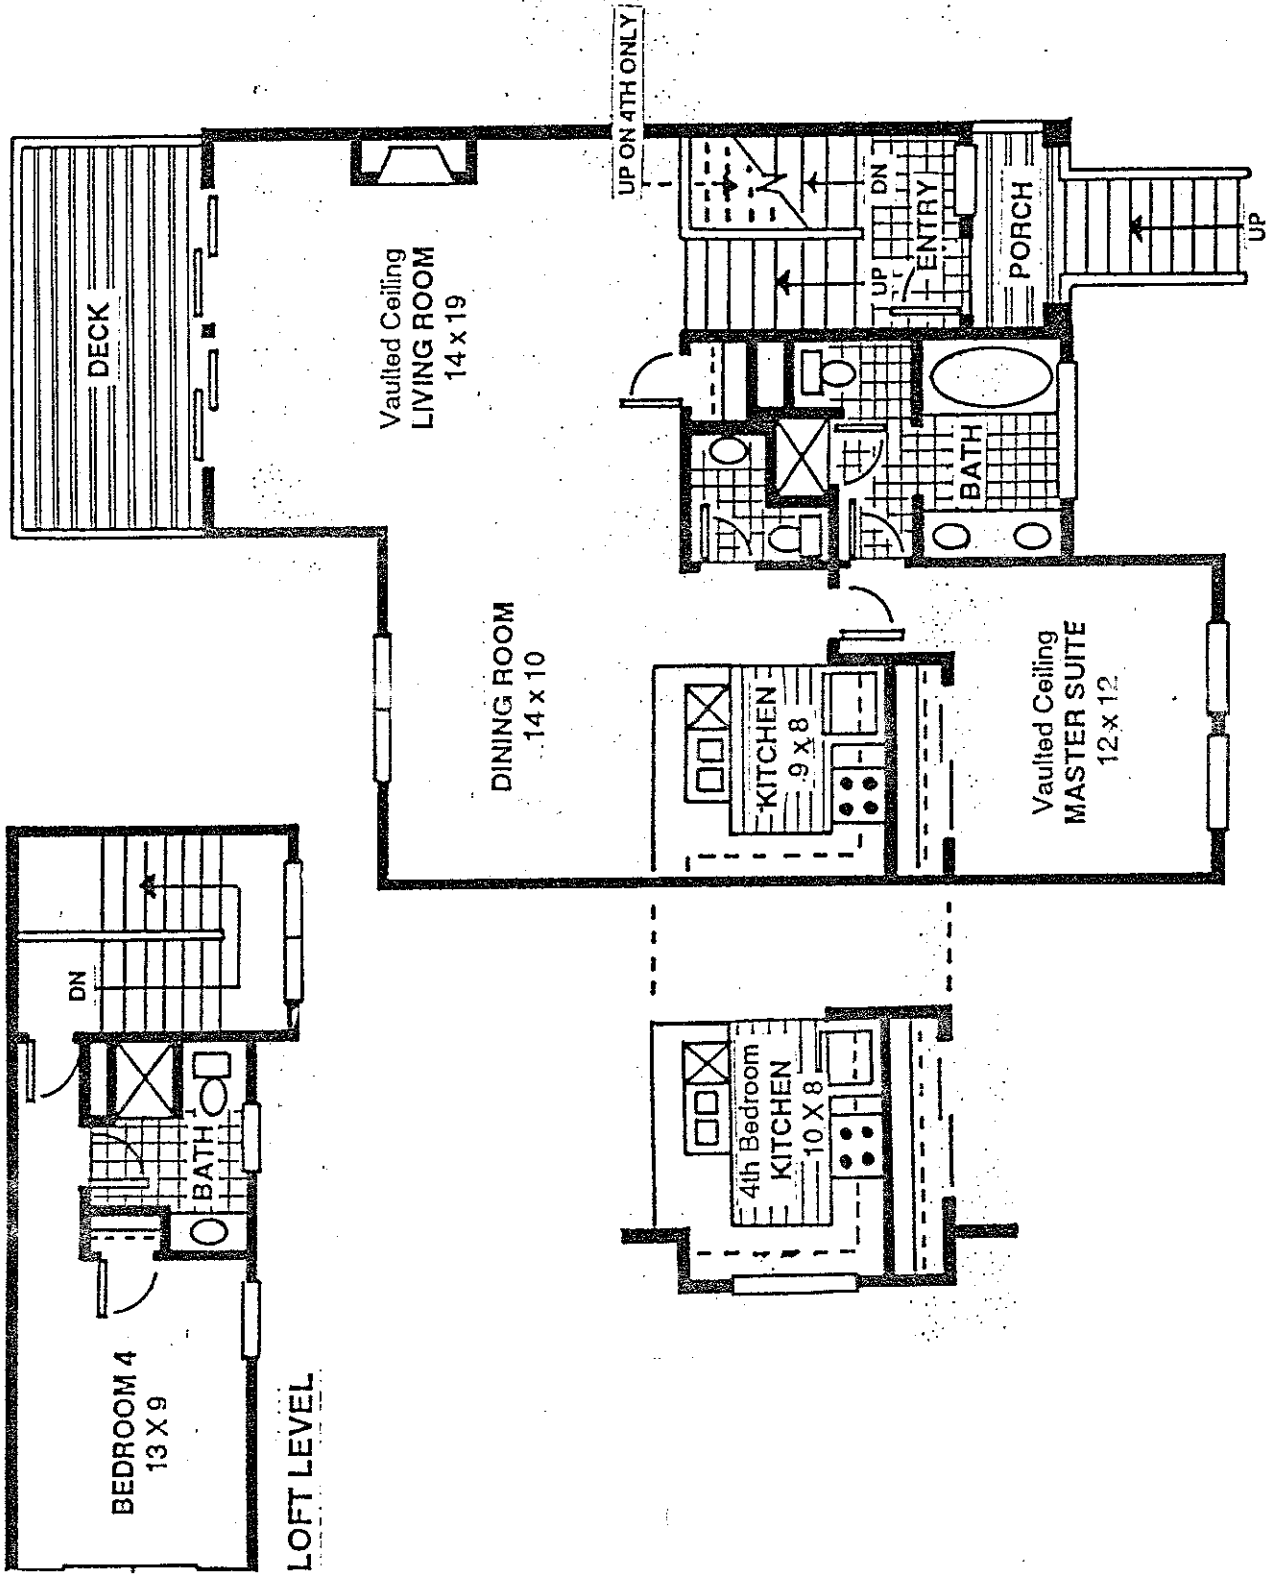

SNAKE RIVER VILLAGE

- SECOND LEVEL**
- 3 & 4 BEDROOM TOWNHOME
 - 3 BEDROOM APPROX. 1452 SQ. FT.
 - 4 BEDROOM APPROX. 1674 SQ. FT.

Room sizes are approximate.
Subject to change without notice.

SNAKE RIVER VILLAGE

GROUND LEVEL
3 & 4 BEDROOM TOWNHOME

Room sizes are approximate.
Subject to change without notice.

SNAKE RIVER VILLAGE

Room sizes are approximate.
Subject to change without notice.

SECOND LEVEL
2 BEDROOM CONDOMINIUM
2 BEDROOM APPROX. 1096 SQ. FT.

SNAKE RIVER VILLAGE

**GROUND LEVEL
2 BEDROOM CONDOMINIUM
2 BEDROOM APPROX. 1056 SQ. FT.**

Room sizes are approximate.
Subject to change without notice.